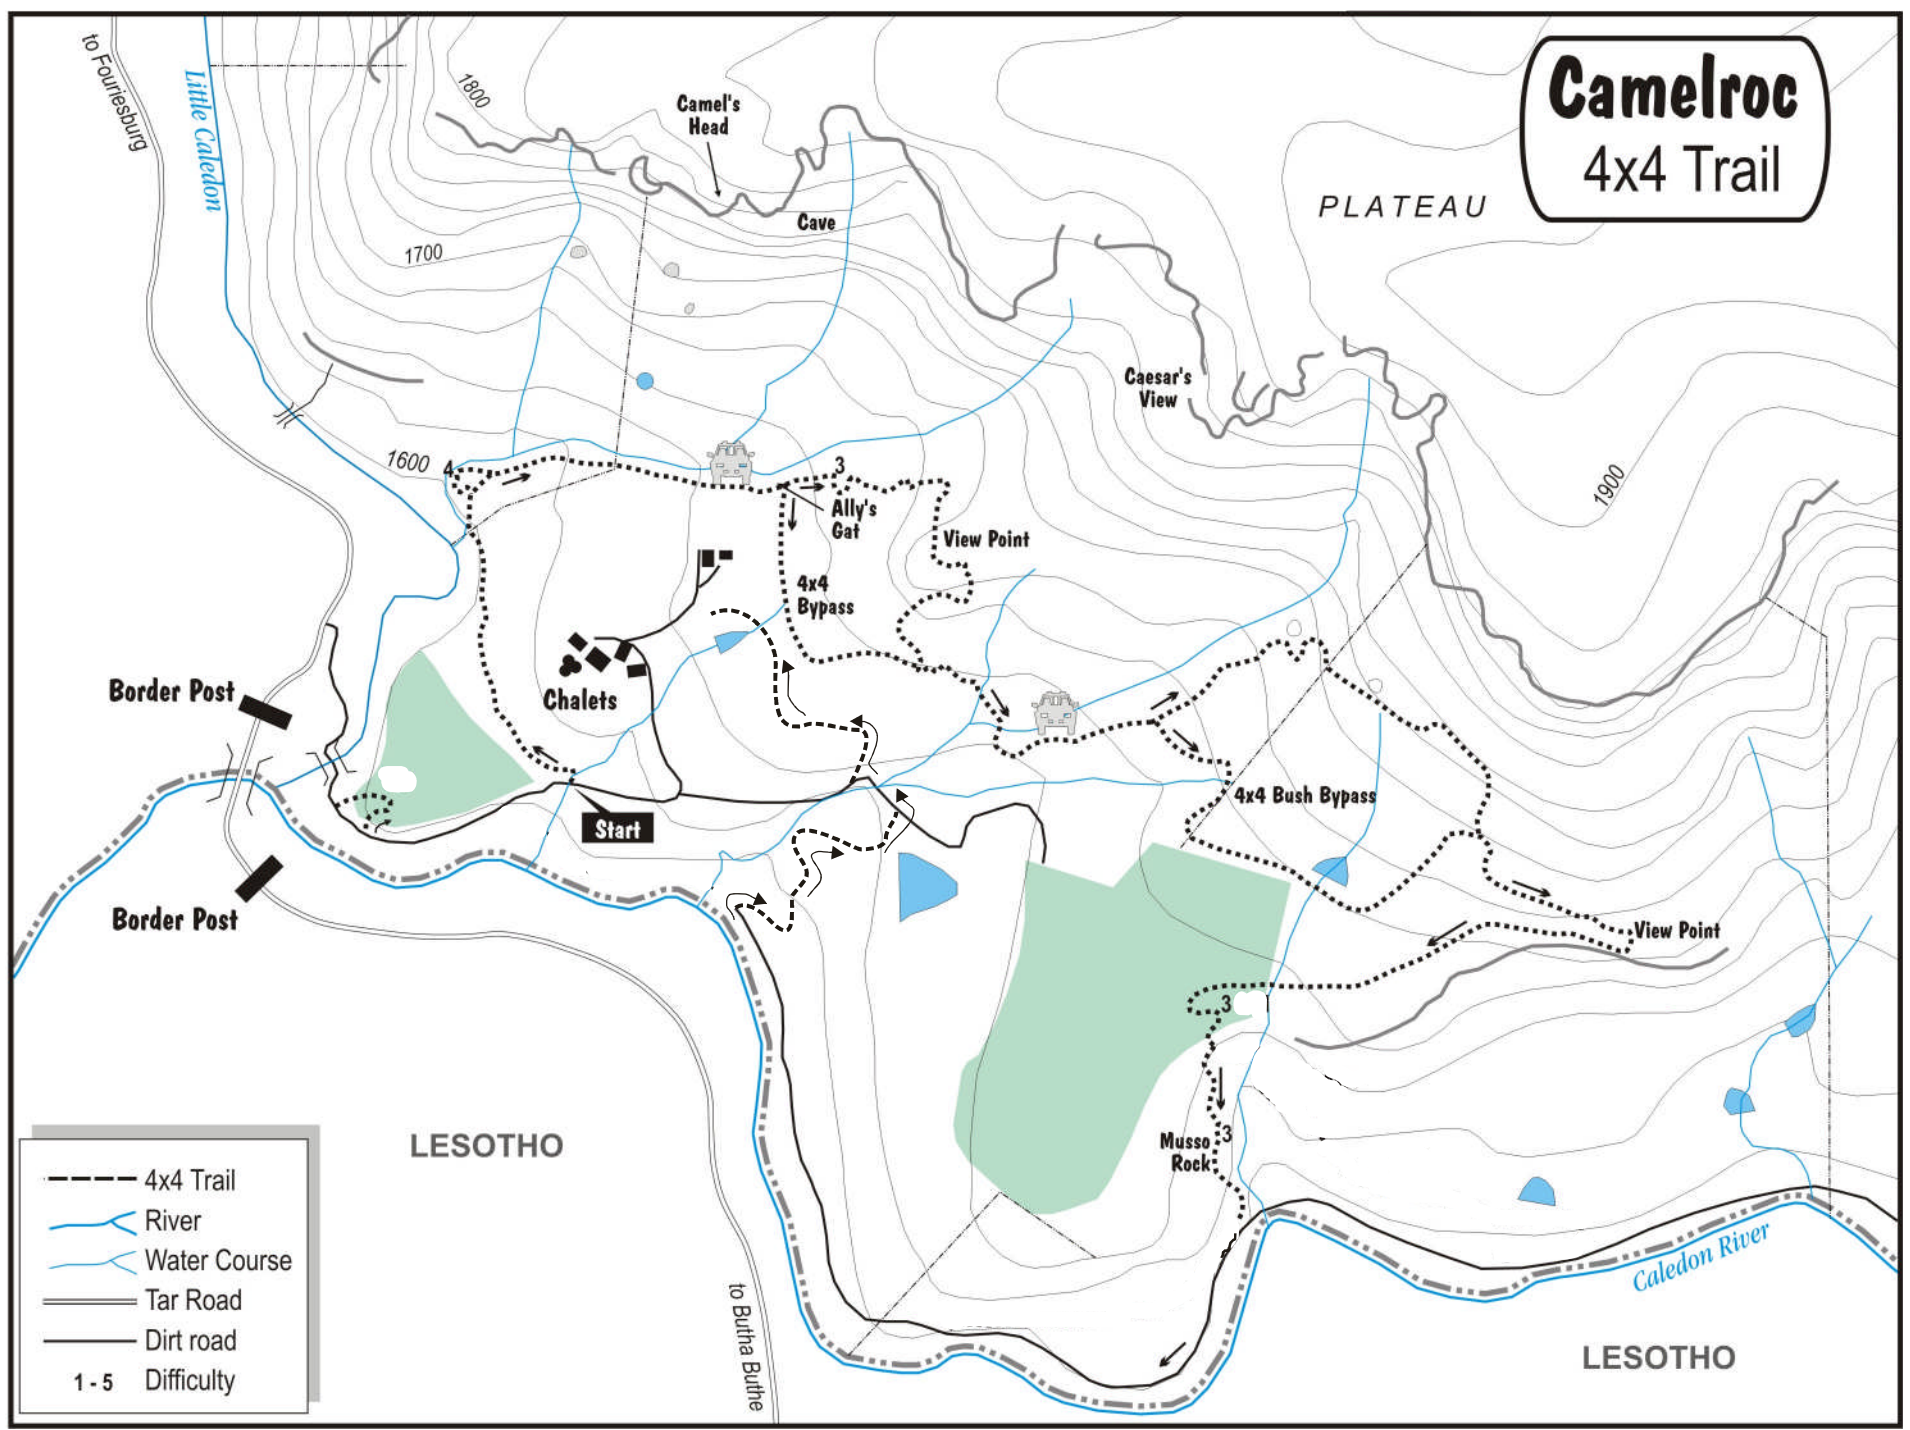

# Camelroc 4x4 Trail

- 4x4 Trail
- River
- Water Course
- Tar Road
- Dirt road
- 1 - 5 Difficulty